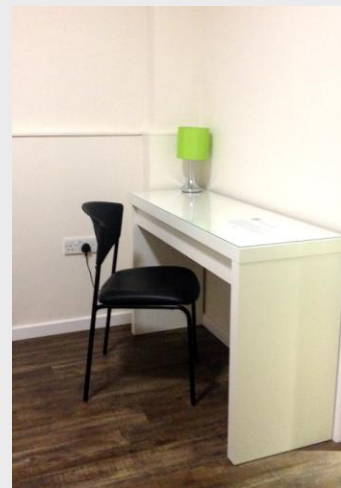

Residences

These options are more suitable for an independent student who is looking for clean, basic accommodation at an affordable price. All students must be 18 or older, unless otherwise noted.

The Willows (LSI's Newly Refurbished Residence)

Location: 5-10 minutes from the city centre and a 25 minute walk to LSI

Rooms: Single rooms.

Studio: Single ensuite room with private kitchen.

Private Bathroom: Variety of bathroom types from ensuite, private shower only, to shared bathrooms.

Meals: Self-catering

Facilities: Shared kitchen (fully equipped), lounge and dining area, free Wi-Fi internet and free laundry facilities.

Prices (per person per week):

- Single room shared bathroom GBP190
- Single room with shower only GBP210
- Single room ensuite GBP225
- Studio Apartment GBP255

Availability: Year-round

Other: Bedrooms are fully furnished and bed linen is available (not towels). Communal areas are cleaned weekly. Arrivals must be between 12:00-20:00