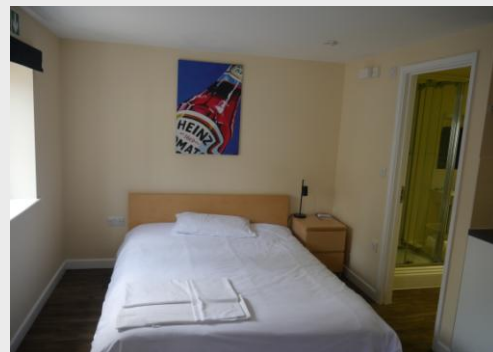

Key

B&B = Bed and Breakfast (Breakfast only, no kitchen access)

* For students booking together with the same arrival and departure dates.

** Subject to availability. Please check with the school before booking flight tickets.

The Willows - [Photos](#)

Location: 5-10 minutes from the city centre and a 25 minute walk to LSI

Rooms: Single rooms and studios

Private Bathroom: Variety of bathroom types from en-suite, private shower only, to shared bathrooms

Meals: Self-catering

Facilities: Free Wi-Fi, shared kitchen (fully equipped), lounge and dining area, laundry facilities.

Prices (per person per week):

Single room with shared bathroom: GBP205;

Single room with shower: GBP225; Single room en-suite: GBP240;

Studio Apartment: GBP270

Availability: Year-round

Other: Bedrooms are fully furnished and bed linen is available (not towels).

Communal areas are cleaned weekly. Arrivals must be between 12:00-20:00

Centrepoint - [Photos](#)