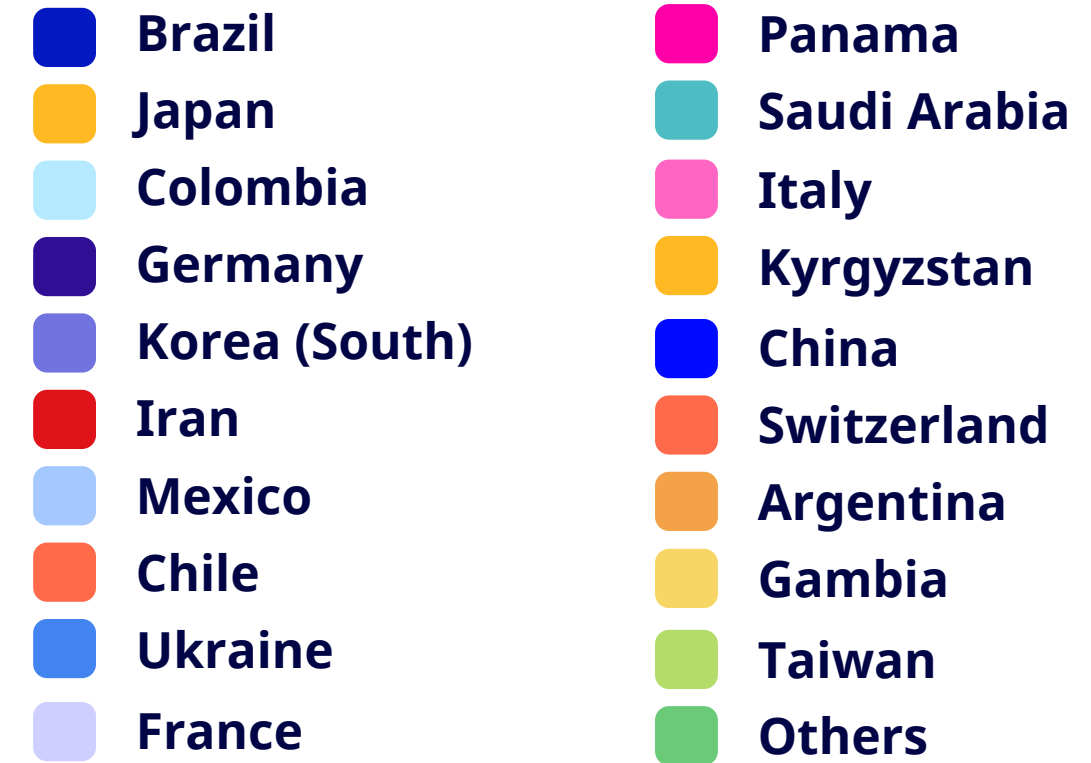

LSI NATIONALITY MIX

Q2-2024

All Schools

LSI SAN FRANCISCO/BERKELEY

All LSI students Jul 2024 - San Francisco - USA

All LSI students in Jul 2024 - Zurich - Switzerland

LSI
Education