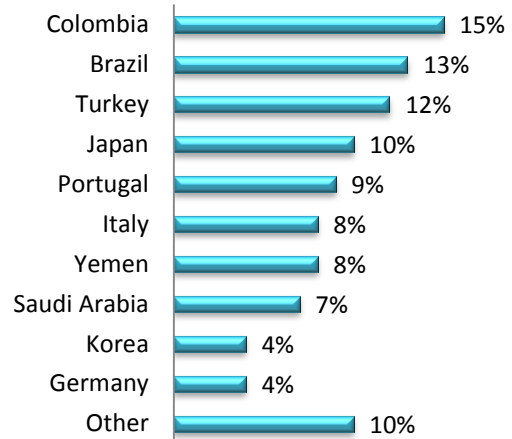

LSI NATIONALITY MIX – FEBRUARY 2020

UNITED KINGDOM

LSI London Hampstead

LSI London Central

LSI Cambridge

LSI Brighton

LSI NATIONALITY MIX – FEBRUARY 2020

UNITED STATES OF AMERICA

LSI Boston

LSI New York

LSI San Diego

LSI SF/Berkeley

LSI NATIONALITY MIX – FEBRUARY 2020

CANADA

LSI Toronto

LSI Vancouver

LSI NATIONALITY MIX – FEBRUARY 2020

NEW ZEALAND & AUSTRALIA

LSI Auckland

LSI Brisbane

LSI NATIONALITY MIX – FEBRUARY 2020

FRANCE & SWITZERLAND

LSI PARIS FLE

LSI Zürich