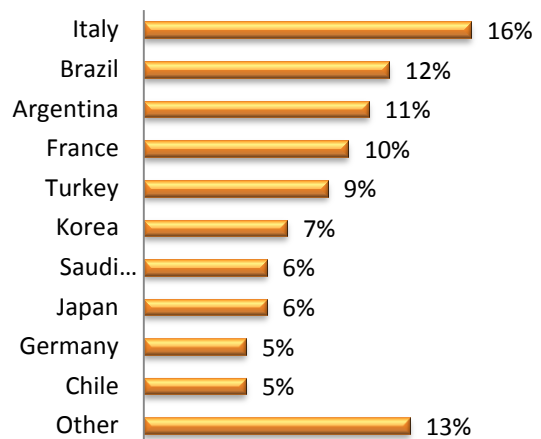

LSI NATIONALITY MIX – FEBRUARY 2020

UNITED KINGDOM

LSI London Hampstead

LSI London Central

LSI Cambridge

LSI Brighton

LSI NATIONALITY MIX – FEBRUARY 2020

UNITED STATES OF AMERICA

LSI Boston

LSI New York

LSI San Diego

LSI SF/Berkeley

LSI NATIONALITY MIX – FEBRUARY 2020

CANADA

LSI Toronto

LSI Vancouver