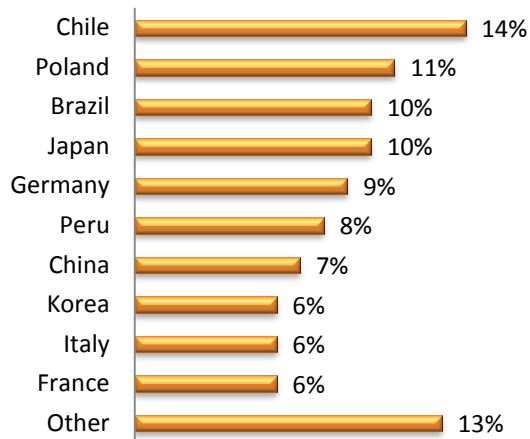

LSI NATIONALITY MIX – FEBRUARY 2020

UNITED KINGDOM

LSI London Hampstead

LSI London Central

LSI Cambridge

LSI Brighton

LSI NATIONALITY MIX – FEBRUARY 2020

UNITED STATES OF AMERICA

LSI Boston

LSI New York

LSI San Diego

LSI SF/Berkeley

LSI NATIONALITY MIX – FEBRUARY 2020

CANADA

LSI Toronto

LSI Vancouver

LSI NATIONALITY MIX – FEBRUARY 2020

NEW ZEALAND & AUSTRALIA

LSI Auckland

LSI Brisbane

LSI NATIONALITY MIX – FEBRUARY 2020

FRANCE & SWITZERLAND

LSI PARIS FLE

LSI Zürich