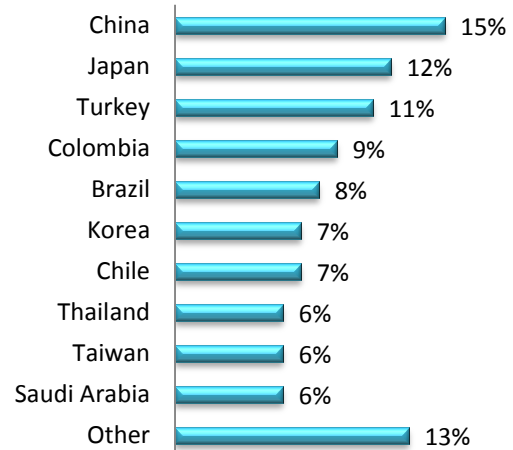

LSI NATIONALITY MIX – FEBRUARY 2020

UNITED KINGDOM

LSI London Hampstead

LSI London Central

LSI Cambridge

LSI Brighton

LSI NATIONALITY MIX – FEBRUARY 2020

UNITED STATES OF AMERICA

LSI Boston

LSI New York

LSI San Diego

LSI SF/Berkeley

LSI NATIONALITY MIX – FEBRUARY 2020

CANADA

LSI Toronto

LSI Vancouver

LSI NATIONALITY MIX – FEBRUARY 2020

NEW ZEALAND & AUSTRALIA

LSI Auckland

LSI Brisbane

LSI NATIONALITY MIX – FEBRUARY 2020

FRANCE & SWITZERLAND

LSI PARIS FLE

LSI Zürich