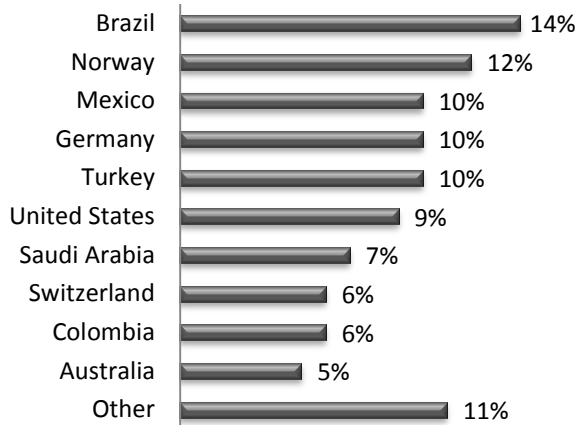

LSI Boston

LSI New York

LSI San Diego

LSI SF/Berkeley

LSI NATIONALITY MIX – FEBRUARY 2020

CANADA

LSI Toronto

LSI Vancouver

LSI NATIONALITY MIX – FEBRUARY 2020

NEW ZEALAND & AUSTRALIA

LSI Auckland

LSI Brisbane

LSI NATIONALITY MIX – FEBRUARY 2020

FRANCE & SWITZERLAND

LSI PARIS FLE

LSI Zürich