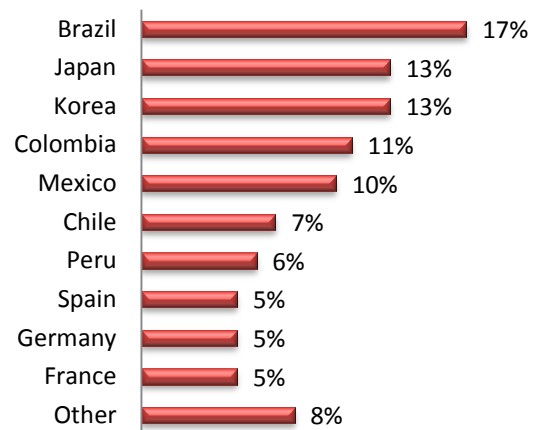

LSI NATIONALITY MIX – FEBRUARY 2020

UNITED KINGDOM

LSI London Hampstead

LSI London Central

LSI Cambridge

LSI Brighton

LSI NATIONALITY MIX – FEBRUARY 2020

UNITED STATES OF AMERICA

LSI Boston

LSI New York

LSI San Diego

LSI SF/Berkeley

LSI NATIONALITY MIX – FEBRUARY 2020

CANADA

LSI Toronto

LSI Vancouver

LSI NATIONALITY MIX – FEBRUARY 2020

NEW ZEALAND & AUSTRALIA

LSI Auckland

LSI Brisbane

LSI NATIONALITY MIX – FEBRUARY 2020

FRANCE & SWITZERLAND

LSI PARIS FLE

LSI Zürich