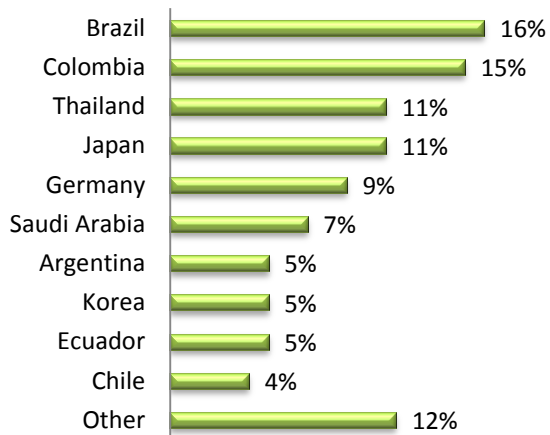

LSI NATIONALITY MIX – FEBRUARY 2020

UNITED KINGDOM

LSI London Hampstead

LSI London Central

LSI Cambridge

LSI Brighton

LSI NATIONALITY MIX – FEBRUARY 2020

UNITED STATES OF AMERICA

LSI Boston

LSI New York

LSI San Diego

LSI SF/Berkeley

LSI NATIONALITY MIX – FEBRUARY 2020

CANADA

LSI Toronto

LSI Vancouver

LSI NATIONALITY MIX – FEBRUARY 2020

NEW ZEALAND & AUSTRALIA

LSI Auckland

LSI Brisbane

LSI NATIONALITY MIX – FEBRUARY 2020

FRANCE & SWITZERLAND

LSI PARIS FLE

LSI Zürich