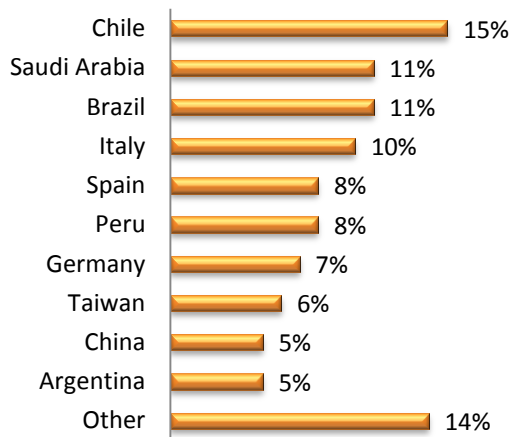

LSI NATIONALITY MIX – FEBRUARY 2020

UNITED KINGDOM

LSI London Hampstead

LSI London Central

LSI Cambridge

LSI Brighton

LSI NATIONALITY MIX – FEBRUARY 2020

UNITED STATES OF AMERICA

LSI Boston

LSI New York

LSI San Diego

LSI SF/Berkeley

LSI NATIONALITY MIX – FEBRUARY 2020

CANADA

LSI Toronto

LSI Vancouver

LSI NATIONALITY MIX – FEBRUARY 2020

NEW ZEALAND & AUSTRALIA

LSI Auckland

LSI Brisbane

LSI NATIONALITY MIX – FEBRUARY 2020

FRANCE & SWITZERLAND

LSI PARIS FLE

LSI Zürich