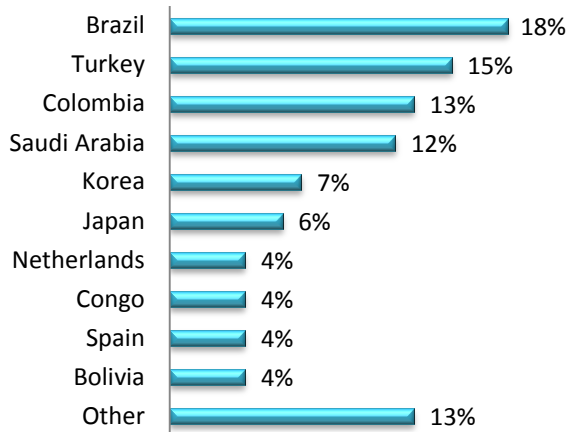

LSI NATIONALITY MIX – FEBRUARY 2020

UNITED KINGDOM

LSI London Hampstead

LSI London Central

LSI Cambridge

LSI Brighton

LSI NATIONALITY MIX – FEBRUARY 2020

UNITED STATES OF AMERICA

LSI Boston

LSI New York

LSI San Diego

LSI SF/Berkeley

LSI NATIONALITY MIX – FEBRUARY 2020

CANADA

LSI Toronto

LSI Vancouver