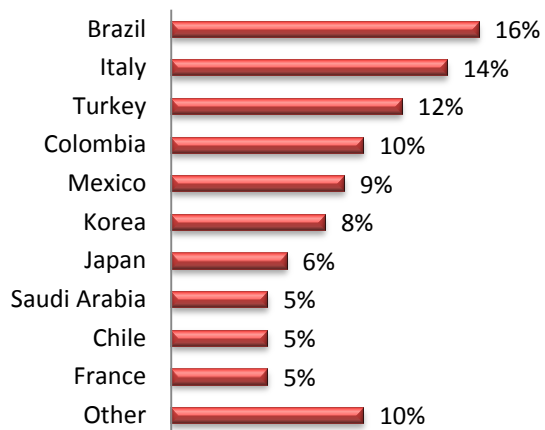

LSI NATIONALITY MIX – FEBRUARY 2020

UNITED KINGDOM

LSI London Hampstead

LSI London Central

LSI Cambridge

LSI Brighton

LSI NATIONALITY MIX – FEBRUARY 2020

UNITED STATES OF AMERICA

LSI Boston

LSI New York

LSI San Diego

LSI SF/Berkeley

LSI NATIONALITY MIX – FEBRUARY 2020

CANADA

LSI Toronto

LSI Vancouver

LSI NATIONALITY MIX – FEBRUARY 2020

NEW ZEALAND & AUSTRALIA

LSI Auckland

LSI Brisbane

LSI NATIONALITY MIX – FEBRUARY 2020

FRANCE & SWITZERLAND

LSI PARIS FLE

LSI Zürich