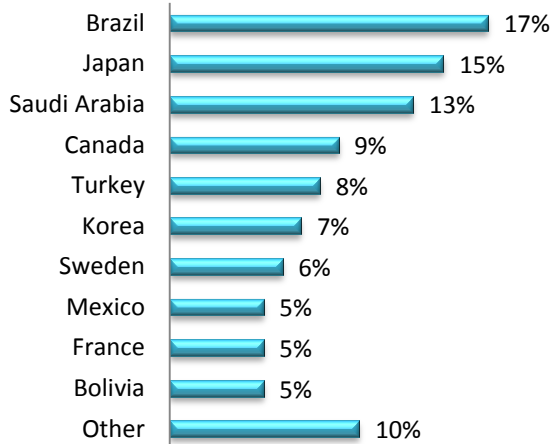

LSI NATIONALITY MIX – FEBRUARY 2020

UNITED KINGDOM

LSI London Hampstead

LSI London Central

LSI Cambridge

LSI Brighton

LSI NATIONALITY MIX – FEBRUARY 2020

UNITED STATES OF AMERICA

LSI Boston

LSI New York

LSI San Diego

LSI SF/Berkeley

LSI NATIONALITY MIX – FEBRUARY 2020

CANADA

LSI Toronto

LSI Vancouver