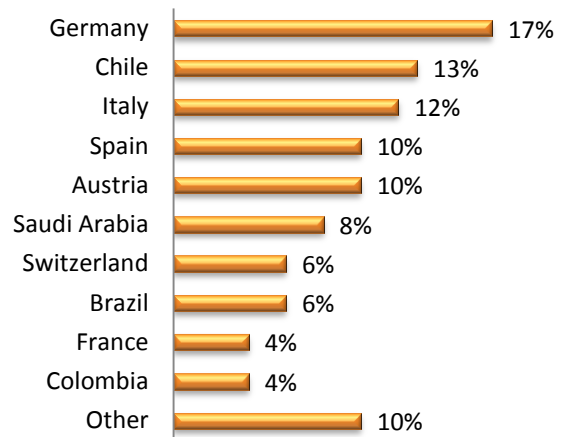

LSI NATIONALITY MIX – FEBRUARY 2020

UNITED KINGDOM

LSI London Hampstead

LSI London Central

LSI Cambridge

LSI Brighton

LSI NATIONALITY MIX – FEBRUARY 2020

UNITED STATES OF AMERICA

LSI Boston

LSI New York

LSI San Diego

LSI SF/Berkeley

LSI NATIONALITY MIX – FEBRUARY 2020

CANADA

LSI Toronto

LSI Vancouver

LSI NATIONALITY MIX – FEBRUARY 2020

NEW ZEALAND & AUSTRALIA

LSI Auckland

LSI Brisbane

LSI NATIONALITY MIX – FEBRUARY 2020

FRANCE & SWITZERLAND

LSI PARIS FLE

LSI Zürich