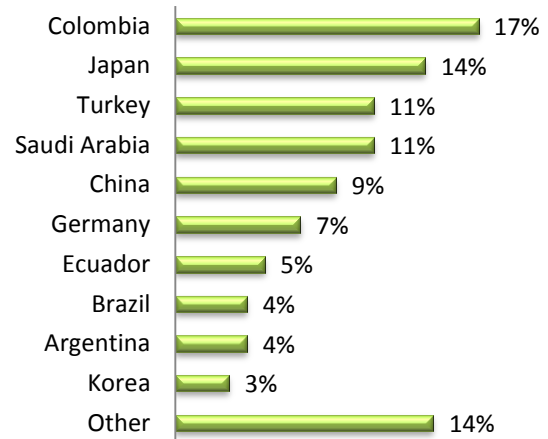

LSI NATIONALITY MIX – FEBRUARY 2020

UNITED KINGDOM

LSI London Hampstead

LSI London Central

LSI Cambridge

LSI Brighton

LSI NATIONALITY MIX – FEBRUARY 2020

UNITED STATES OF AMERICA

LSI Boston

LSI New York

LSI San Diego

LSI SF/Berkeley

LSI NATIONALITY MIX – FEBRUARY 2020

CANADA

LSI Toronto

LSI Vancouver

LSI NATIONALITY MIX – FEBRUARY 2020

NEW ZEALAND & AUSTRALIA

LSI Auckland

LSI Brisbane

LSI NATIONALITY MIX – FEBRUARY 2020

FRANCE & SWITZERLAND

LSI PARIS FLE

LSI Zürich