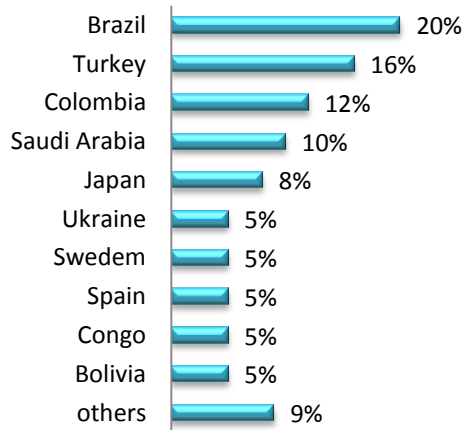

LSI NATIONALITY MIX – JANUARY 2020

UNITED KINGDOM

LSI London Hampstead

LSI London Central

LSI Cambridge

LSI Brighton

LSI NATIONALITY MIX – JANUARY 2020

UNITED STATES OF AMERICA

LSI Boston

LSI New York

LSI San Diego

LSI SF/Berkeley

LSI NATIONALITY MIX – JANUARY 2020

CANADA

LSI Toronto

LSI Vancouver

LSI NATIONALITY MIX – JANUARY 2020

NEW ZEALAND & AUSTRALIA

LSI Auckland

LSI Brisbane

LSI NATIONALITY MIX – JANUARY 2020

FRANCE & SWITZERLAND

LSI Paris

LSI Zurich