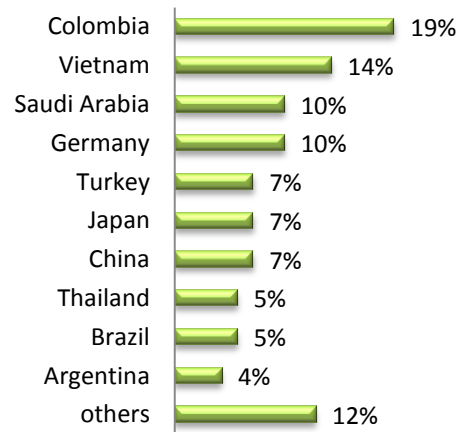

LSI NATIONALITY MIX – JANUARY 2020

UNITED KINGDOM

LSI London Hampstead

LSI London Central

LSI Cambridge

LSI Brighton

LSI NATIONALITY MIX – JANUARY 2020

UNITED STATES OF AMERICA

LSI Boston

LSI New York

LSI San Diego

LSI SF/Berkeley

LSI NATIONALITY MIX – JANUARY 2020

CANADA

LSI Toronto

LSI Vancouver

LSI NATIONALITY MIX – JANUARY 2020

NEW ZEALAND & AUSTRALIA

LSI Auckland

LSI Brisbane

LSI NATIONALITY MIX – JANUARY 2020

FRANCE & SWITZERLAND

LSI Paris

LSI Zurich