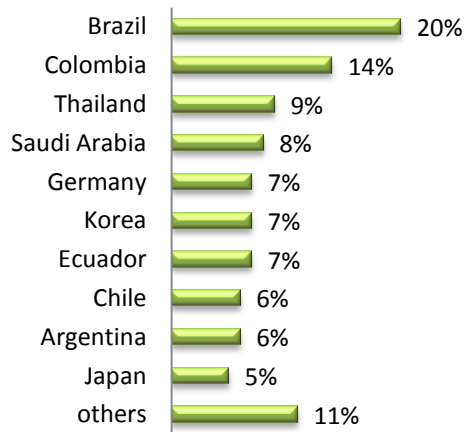

LSI NATIONALITY MIX – JANUARY 2020

UNITED KINGDOM

LSI London Hampstead

LSI London Central

LSI Cambridge

LSI Brighton

LSI NATIONALITY MIX – JANUARY 2020

UNITED STATES OF AMERICA

LSI Boston

LSI New York

LSI San Diego

LSI SF/Berkeley

LSI NATIONALITY MIX – JANUARY 2020

CANADA

LSI Toronto

LSI Vancouver

LSI NATIONALITY MIX – JANUARY 2020

NEW ZEALAND & AUSTRALIA

LSI Auckland

LSI Brisbane

LSI NATIONALITY MIX – JANUARY 2020

FRANCE & SWITZERLAND

LSI Paris

LSI Zurich