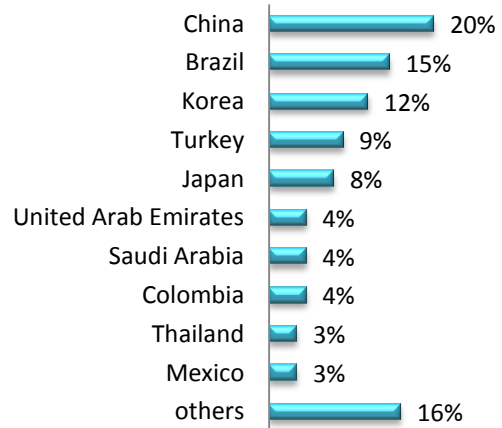

LSI Boston

LSI New York

LSI San Diego

LSI SF/Berkeley

LSI NATIONALITY MIX – JANUARY 2020

CANADA

LSI Toronto

LSI Vancouver

LSI NATIONALITY MIX – JANUARY 2020

NEW ZEALAND & AUSTRALIA

LSI Auckland

LSI Brisbane

LSI NATIONALITY MIX – JANUARY 2020

FRANCE & SWITZERLAND

LSI Paris

LSI Zurich