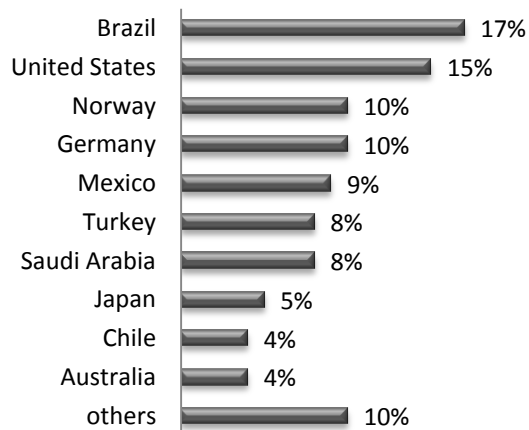

LSI Boston

LSI New York

LSI San Diego

LSI SF/Berkeley

LSI NATIONALITY MIX – JANUARY 2020

CANADA

LSI Toronto

LSI Vancouver

LSI NATIONALITY MIX – JANUARY 2020

NEW ZEALAND & AUSTRALIA

LSI Auckland

LSI Brisbane

LSI NATIONALITY MIX – JANUARY 2020

FRANCE & SWITZERLAND

LSI Paris

LSI Zurich