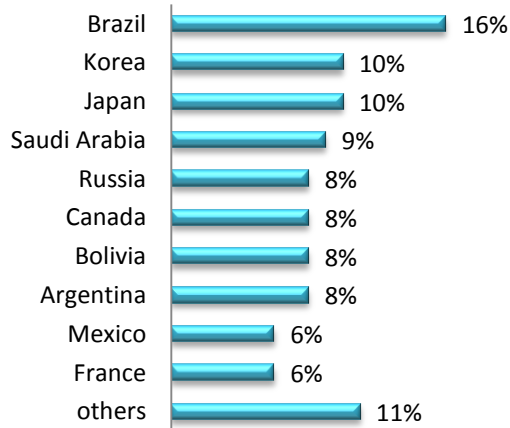

LSI NATIONALITY MIX – JANUARY 2020

UNITED KINGDOM

LSI London Hampstead

LSI London Central

LSI Cambridge

LSI Brighton

LSI NATIONALITY MIX – JANUARY 2020

UNITED STATES OF AMERICA

LSI Boston

LSI New York

LSI San Diego

LSI SF/Berkeley

LSI NATIONALITY MIX – JANUARY 2020

CANADA

LSI Toronto

LSI Vancouver

LSI NATIONALITY MIX – JANUARY 2020

NEW ZEALAND & AUSTRALIA

LSI Auckland

LSI Brisbane

LSI NATIONALITY MIX – JANUARY 2020

FRANCE & SWITZERLAND

LSI Paris

LSI Zurich