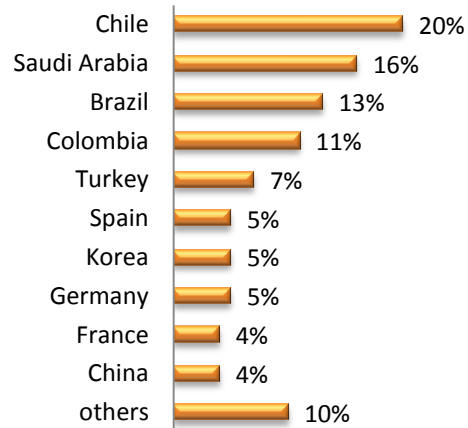

LSI NATIONALITY MIX – JANUARY 2020

UNITED KINGDOM

LSI London Hampstead

LSI London Central

LSI Cambridge

LSI Brighton

LSI NATIONALITY MIX – JANUARY 2020

UNITED STATES OF AMERICA

LSI Boston

LSI New York

LSI San Diego

LSI SF/Berkeley

LSI NATIONALITY MIX – JANUARY 2020

CANADA

LSI Toronto

LSI Vancouver

LSI NATIONALITY MIX – JANUARY 2020

NEW ZEALAND & AUSTRALIA

LSI Auckland

LSI Brisbane

LSI NATIONALITY MIX – JANUARY 2020

FRANCE & SWITZERLAND

LSI Paris

LSI Zurich