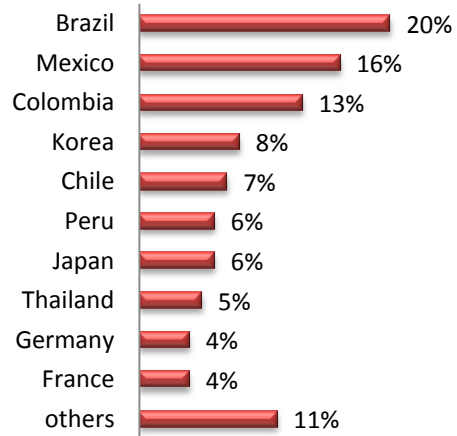

LSI NATIONALITY MIX – JANUARY 2020

UNITED KINGDOM

LSI London Hampstead

LSI London Central

LSI Cambridge

LSI Brighton

LSI NATIONALITY MIX – JANUARY 2020

UNITED STATES OF AMERICA

LSI Boston

LSI New York

LSI San Diego

LSI SF/Berkeley

LSI NATIONALITY MIX – JANUARY 2020

CANADA

LSI Toronto

LSI Vancouver

LSI NATIONALITY MIX – JANUARY 2020

NEW ZEALAND & AUSTRALIA

LSI Auckland

LSI Brisbane

LSI NATIONALITY MIX – JANUARY 2020

FRANCE & SWITZERLAND

LSI Paris

LSI Zurich