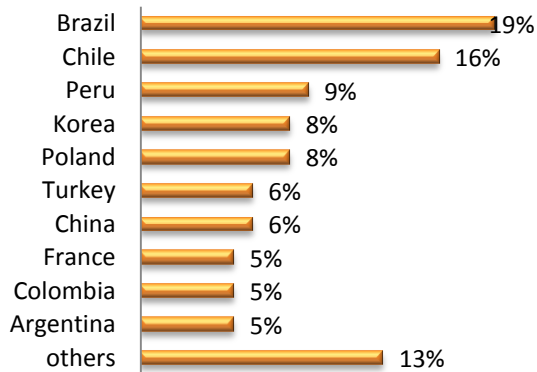

LSI NATIONALITY MIX – JANUARY 2020

UNITED KINGDOM

LSI London Hampstead

LSI London Central

LSI Cambridge

LSI Brighton

LSI NATIONALITY MIX – JANUARY 2020

UNITED STATES OF AMERICA

LSI Boston

LSI New York

LSI San Diego

LSI SF/Berkeley

LSI NATIONALITY MIX – JANUARY 2020

CANADA

LSI Toronto

LSI Vancouver

LSI NATIONALITY MIX – JANUARY 2020

NEW ZEALAND & AUSTRALIA

LSI Auckland

LSI Brisbane

LSI NATIONALITY MIX – JANUARY 2020

FRANCE & SWITZERLAND

LSI Paris

LSI Zurich