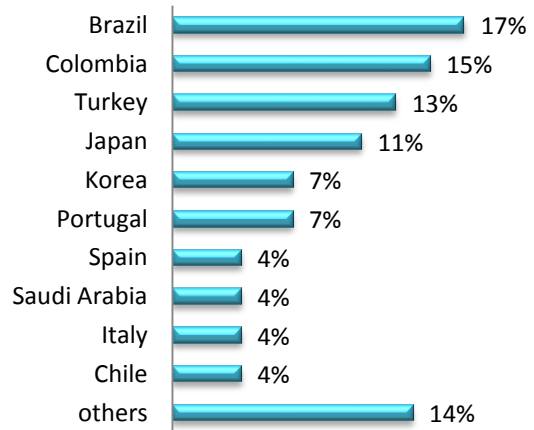

LSI NATIONALITY MIX – JANUARY 2020

UNITED KINGDOM

LSI London Hampstead

LSI London Central

LSI Cambridge

LSI Brighton

LSI NATIONALITY MIX – JANUARY 2020

UNITED STATES OF AMERICA

LSI Boston

LSI New York

LSI San Diego

LSI SF/Berkeley

LSI NATIONALITY MIX – JANUARY 2020

CANADA

LSI Toronto

LSI Vancouver

LSI NATIONALITY MIX – JANUARY 2020

NEW ZEALAND & AUSTRALIA

LSI Auckland

LSI Brisbane

LSI NATIONALITY MIX – JANUARY 2020

FRANCE & SWITZERLAND

LSI Paris

LSI Zurich