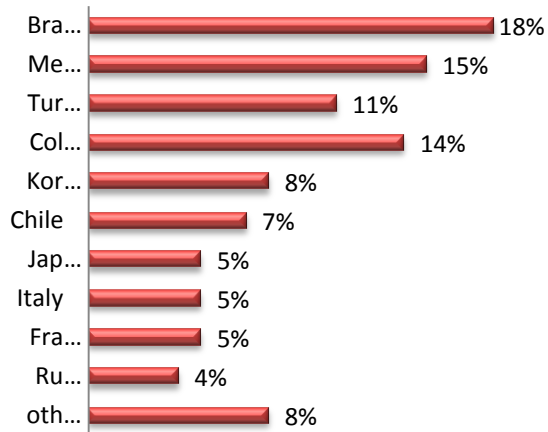

LSI Boston

LSI New York

LSI San Diego

LSI SF/Berkeley

LSI NATIONALITY MIX – JANUARY 2020

CANADA

LSI Toronto

LSI Vancouver

LSI NATIONALITY MIX – JANUARY 2020

NEW ZEALAND & AUSTRALIA

LSI Auckland

LSI Brisbane

LSI NATIONALITY MIX – JANUARY 2020

FRANCE & SWITZERLAND

LSI Paris

LSI Zurich