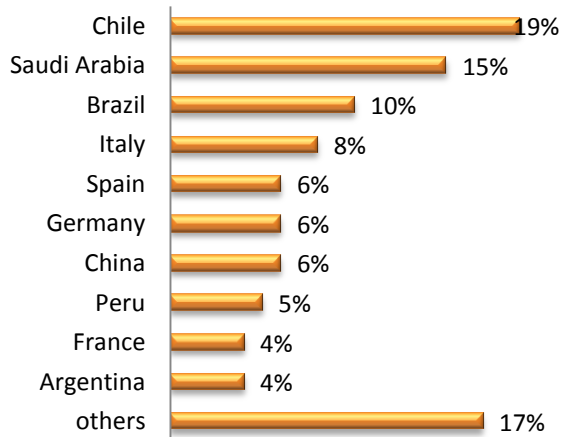

LSI NATIONALITY MIX – JANUARY 2020

UNITED KINGDOM

LSI London Hampstead

LSI London Central

LSI Cambridge

LSI Brighton

LSI NATIONALITY MIX – JANUARY 2020

UNITED STATES OF AMERICA

LSI Boston

LSI New York

LSI San Diego

LSI SF/Berkeley

LSI NATIONALITY MIX – JANUARY 2020

CANADA

LSI Toronto

LSI Vancouver

LSI NATIONALITY MIX – JANUARY 2020

NEW ZEALAND & AUSTRALIA

LSI Auckland

LSI Brisbane

LSI NATIONALITY MIX – JANUARY 2020

FRANCE & SWITZERLAND

LSI Paris

LSI Zurich