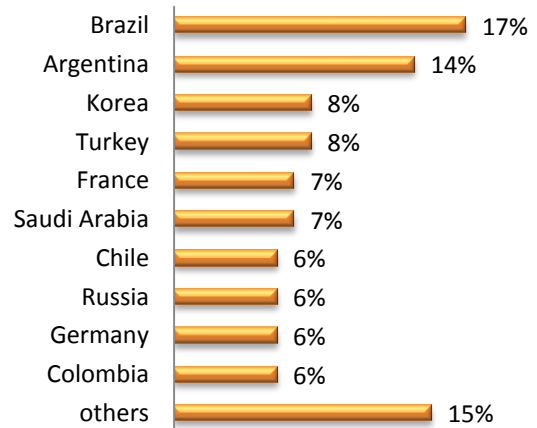

LSI NATIONALITY MIX – JANUARY 2020

UNITED KINGDOM

LSI London Hampstead

LSI London Central

LSI Cambridge

LSI Brighton

LSI NATIONALITY MIX – JANUARY 2020

UNITED STATES OF AMERICA

LSI Boston

LSI New York

LSI San Diego

LSI SF/Berkeley

LSI NATIONALITY MIX – JANUARY 2020

CANADA

LSI Toronto

LSI Vancouver

LSI NATIONALITY MIX – JANUARY 2020

NEW ZEALAND & AUSTRALIA

LSI Auckland

LSI Brisbane

LSI NATIONALITY MIX – JANUARY 2020

FRANCE & SWITZERLAND

LSI Paris

LSI Zurich