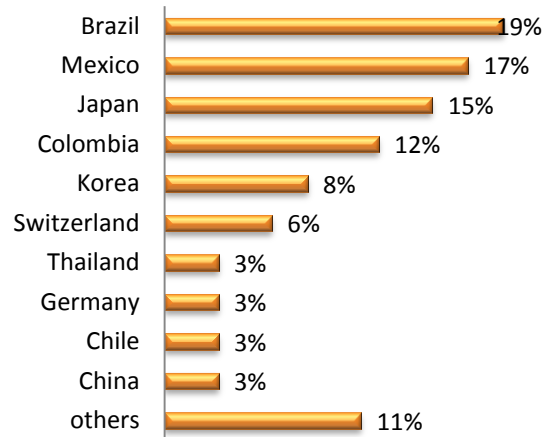

LSI Nationality Mix – November 2019

United Kingdom

LSI London Hampstead

LSI London Central

LSI Cambridge

LSI Brighton

LSI Nationality Mix – November 2019

United States of America

LSI Boston

LSI New York

LSI San Diego

LSI SF/Berkeley

LSI Nationality Mix – November 2019

Canada

LSI Toronto

LSI Vancouver

New Zealand

LSI Auckland

Australia

LSI Brisbane

LSI Nationality Mix – November 2019

France

LSI Paris

Switzerland