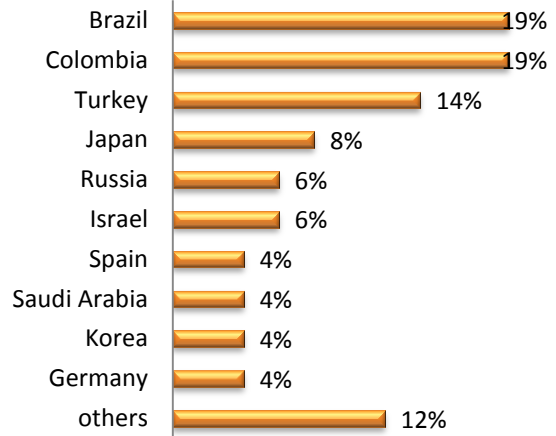

LSI Nationality Mix – November 2019

United Kingdom

LSI London Hampstead

LSI London Central

LSI Cambridge

LSI Brighton

LSI Nationality Mix – November 2019

United States of America

LSI Boston

LSI New York

LSI San Diego

LSI SF/Berkeley

LSI Nationality Mix – November 2019

Canada

LSI Toronto

LSI Vancouver