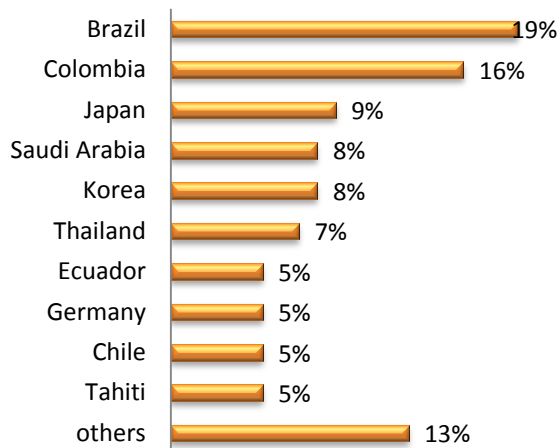

LSI Nationality Mix – November 2019

United Kingdom

LSI London Hampstead

LSI London Central

LSI Cambridge

LSI Brighton

LSI Nationality Mix – November 2019

United States of America

LSI Boston

LSI New York

LSI San Diego

LSI SF/Berkeley

LSI Nationality Mix – November 2019

Canada

LSI Toronto

LSI Vancouver

New Zealand

LSI Auckland

Australia

LSI Brisbane

LSI Nationality Mix – November 2019

France

LSI Paris

Switzerland