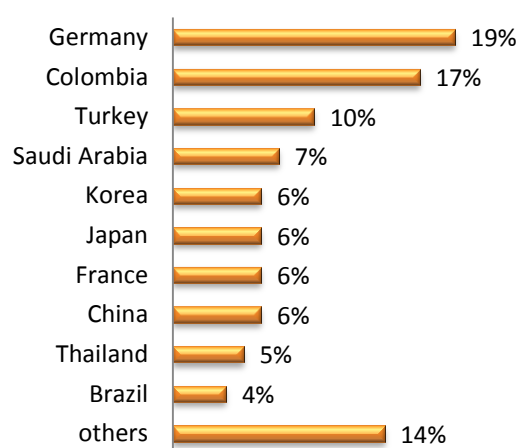

LSI Nationality Mix – November 2019

United Kingdom

LSI London Hampstead

LSI London Central

LSI Cambridge

LSI Brighton

LSI Nationality Mix – November 2019

United States of America

LSI Boston

LSI New York

LSI San Diego

LSI SF/Berkeley

LSI Nationality Mix – November 2019

Canada

LSI Toronto

LSI Vancouver

New Zealand

LSI Auckland

Australia

LSI Brisbane

LSI Nationality Mix – November 2019

France

LSI Paris

Switzerland