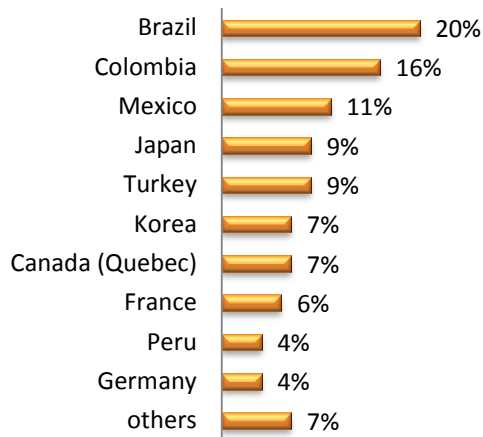

LSI Nationality Mix – November 2019

United Kingdom

LSI London Hampstead

LSI London Central

LSI Cambridge

LSI Brighton

LSI Nationality Mix – November 2019

United States of America

LSI Boston

LSI New York

LSI San Diego

LSI SF/Berkeley

LSI Nationality Mix – November 2019

Canada

LSI Toronto

LSI Vancouver

New Zealand

LSI Auckland

Australia

LSI Brisbane

LSI Nationality Mix – November 2019

France

LSI Paris

Switzerland