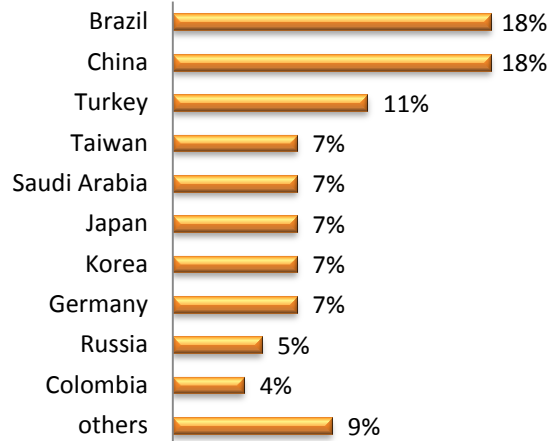

LSI Nationality Mix – November 2019

United Kingdom

LSI London Hampstead

LSI London Central

LSI Cambridge

LSI Brighton

LSI Nationality Mix – November 2019

United States of America

LSI Boston

LSI New York

LSI San Diego

LSI SF/Berkeley

LSI Nationality Mix – November 2019

Canada

LSI Toronto

LSI Vancouver

New Zealand

LSI Auckland

Australia

LSI Brisbane

LSI Nationality Mix – November 2019

France

LSI Paris

Switzerland