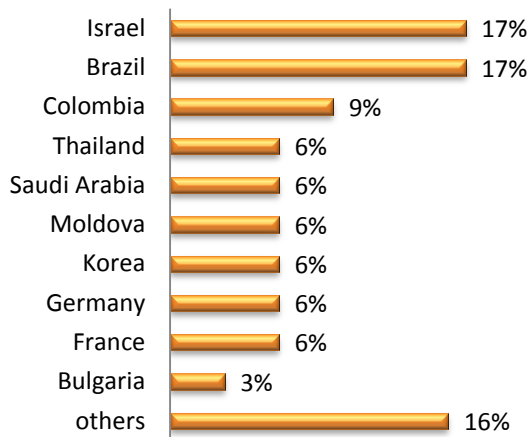

LSI Nationality Mix – November 2019

United Kingdom

LSI London Hampstead

LSI London Central

LSI Cambridge

LSI Brighton

LSI Nationality Mix – November 2019

United States of America

LSI Boston

LSI New York

LSI San Diego

LSI SF/Berkeley

LSI Nationality Mix – November 2019

Canada

LSI Toronto

LSI Vancouver