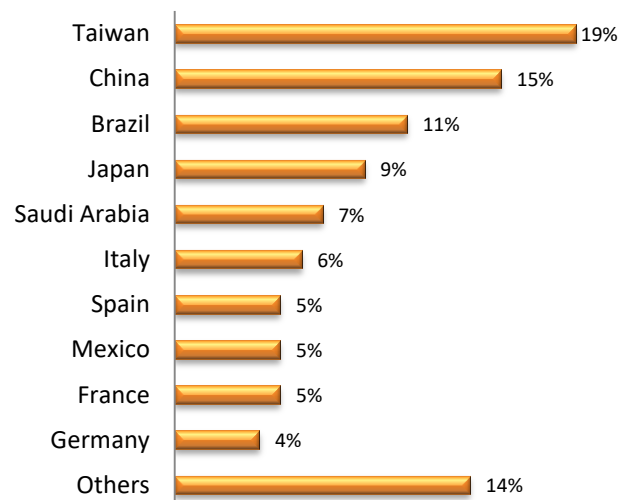

LSI Nationality Mix – July 2019

UK

LSI London Hampstead

LSI London Central

LSI Brighton

LSI Cambridge

LSI Nationality Mix – July 2019

USA

LSI New York

LSI Boston

LSI San Diego

LSI SF/Berkeley

LSI Nationality Mix – July 2019

Canada

LSI Toronto

LSI Vancouver

New Zealand

LSI Auckland

Australia

LSI Brisbane

LSI Nationality Mix – July 2019

France

LSI Paris

Switzerland