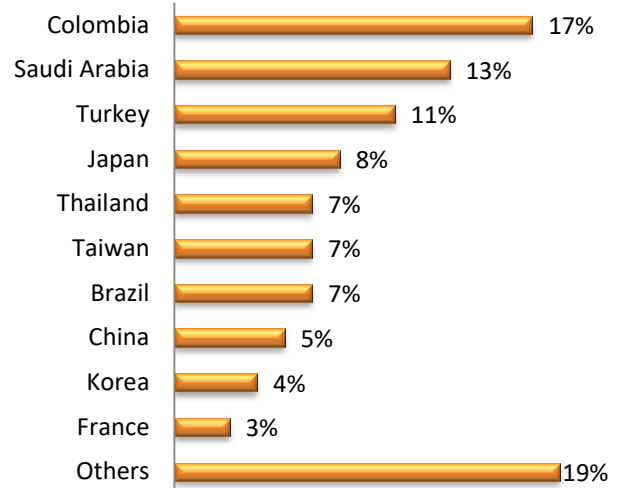

LSI Nationality Mix – July 2019

UK

LSI London Hampstead

LSI London Central

LSI Brighton

LSI Cambridge

LSI Nationality Mix – July 2019

USA

LSI New York

LSI Boston

LSI San Diego

LSI SF/Berkeley

LSI Nationality Mix – July 2019

Canada

LSI Toronto

LSI Vancouver

New Zealand

LSI Auckland

Australia

LSI Brisbane

LSI Nationality Mix – July 2019

France

LSI Paris

Switzerland