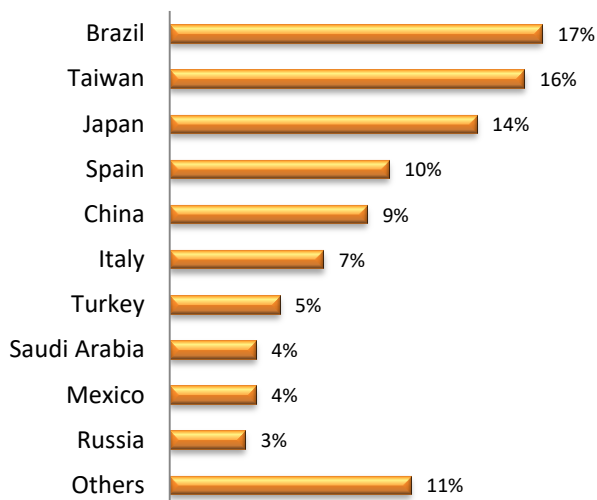

LSI Nationality Mix – July 2019

UK

LSI London Hampstead

LSI London Central

LSI Brighton

LSI Cambridge

LSI Nationality Mix – July 2019

USA

LSI New York

LSI Boston

LSI San Diego

LSI SF/Berkeley

LSI Nationality Mix – July 2019

Canada

LSI Toronto

LSI Vancouver