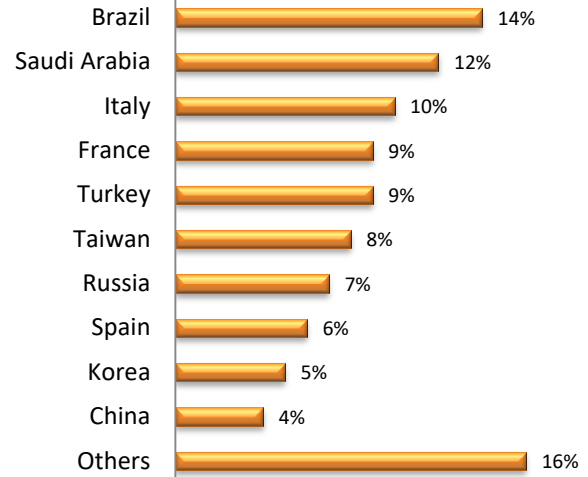

LSI Nationality Mix – July 2019

UK

LSI London Hampstead

LSI London Central

LSI Brighton

LSI Cambridge

LSI Nationality Mix – July 2019

USA

LSI New York

LSI Boston

LSI San Diego

LSI SF/Berkeley

LSI Nationality Mix – July 2019

Canada

LSI Toronto

LSI Vancouver