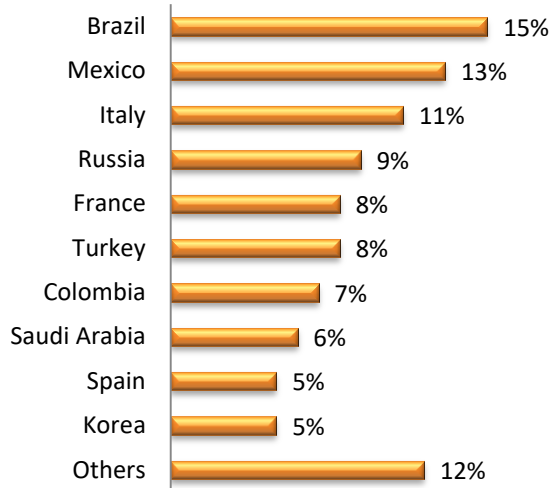

LSI Nationality Mix – July 2019

UK

LSI London Hampstead

LSI London Central

LSI Brighton

LSI Cambridge

LSI Nationality Mix – July 2019

USA

LSI New York

LSI Boston

LSI San Diego

LSI SF/Berkeley

LSI Nationality Mix – July 2019

Canada

LSI Toronto

LSI Vancouver

New Zealand

LSI Auckland

Australia

LSI Brisbane

LSI Nationality Mix – July 2019

France

LSI Paris

Switzerland