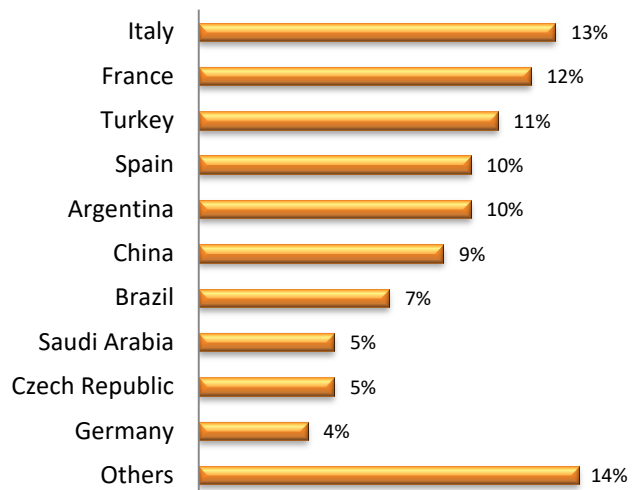

LSI Nationality Mix – July 2019

UK

LSI London Hampstead

LSI London Central

LSI Brighton

LSI Cambridge

LSI Nationality Mix – July 2019

USA

LSI New York

LSI Boston

LSI San Diego

LSI SF/Berkeley

LSI Nationality Mix – July 2019

Canada

LSI Toronto

LSI Vancouver