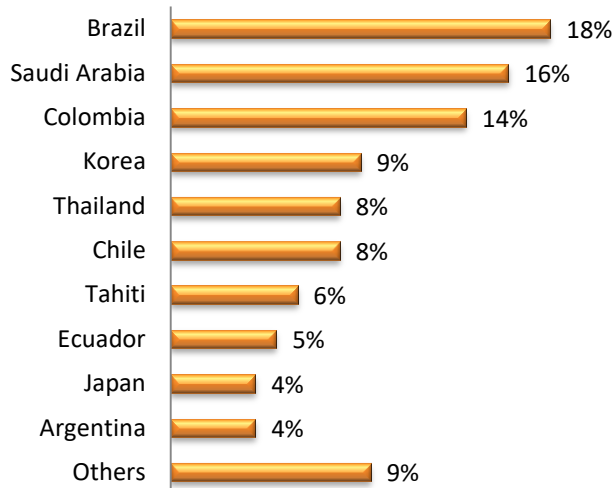

LSI Nationality Mix – July 2019

UK

LSI London Hampstead

LSI London Central

LSI Brighton

LSI Cambridge

LSI Nationality Mix – July 2019

USA

LSI New York

LSI Boston

LSI San Diego

LSI SF/Berkeley

LSI Nationality Mix – July 2019

Canada

LSI Toronto

LSI Vancouver

New Zealand

LSI Auckland

Australia

LSI Brisbane

LSI Nationality Mix – July 2019

France

LSI Paris

Switzerland