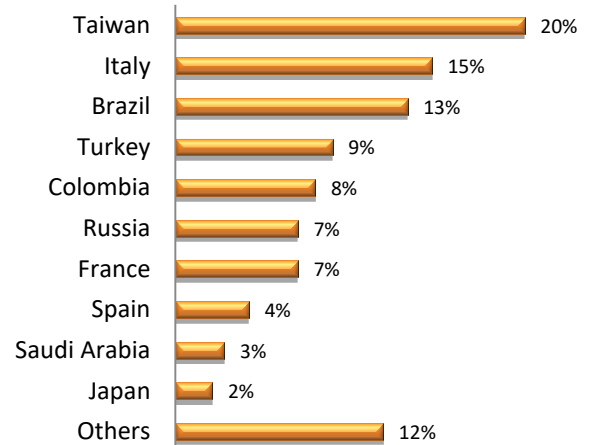

LSI Nationality Mix – July 2019

UK

LSI London Hampstead

LSI London Central

LSI Brighton

LSI Cambridge

LSI Nationality Mix – July 2019

USA

LSI New York

LSI Boston

LSI San Diego

LSI SF/Berkeley

LSI Nationality Mix – July 2019

Canada

LSI Toronto

LSI Vancouver