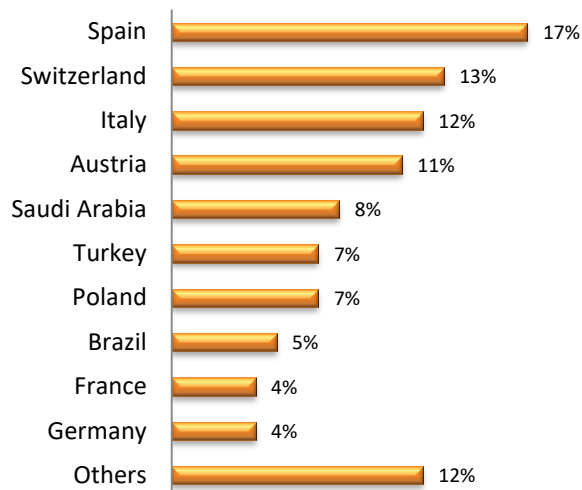

LSI Nationality Mix – July 2019

UK

LSI London Hampstead

LSI London Central

LSI Brighton

LSI Cambridge

LSI Nationality Mix – July 2019

USA

LSI New York

LSI Boston

LSI San Diego

LSI SF/Berkeley

LSI Nationality Mix – July 2019

Canada

LSI Toronto

LSI Vancouver