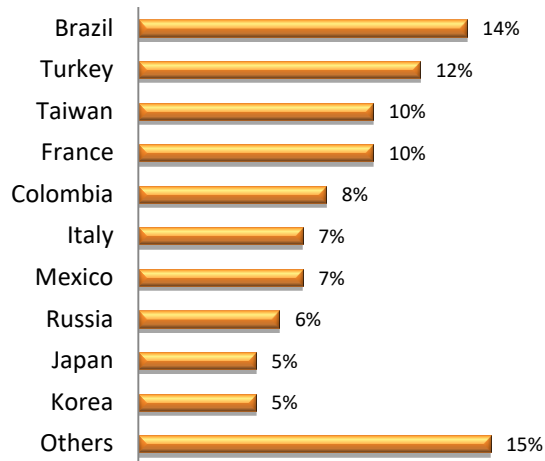

LSI Nationality Mix – July 2019

UK

LSI London Hampstead

LSI London Central

LSI Brighton

LSI Cambridge

LSI Nationality Mix – July 2019

USA

LSI New York

LSI Boston

LSI San Diego

LSI SF/Berkeley

LSI Nationality Mix – July 2019

Canada

LSI Toronto

LSI Vancouver