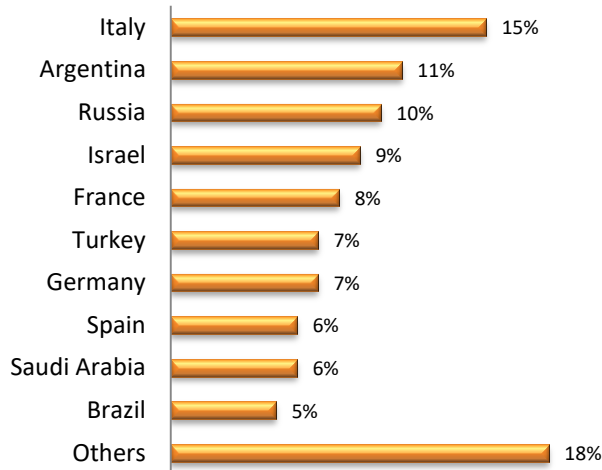

LSI Nationality Mix – July 2019

UK

LSI London Hampstead

LSI London Central

LSI Brighton

LSI Cambridge

LSI Nationality Mix – July 2019

USA

LSI New York

LSI Boston

LSI San Diego

LSI SF/Berkeley

LSI Nationality Mix – July 2019

Canada

LSI Toronto

LSI Vancouver