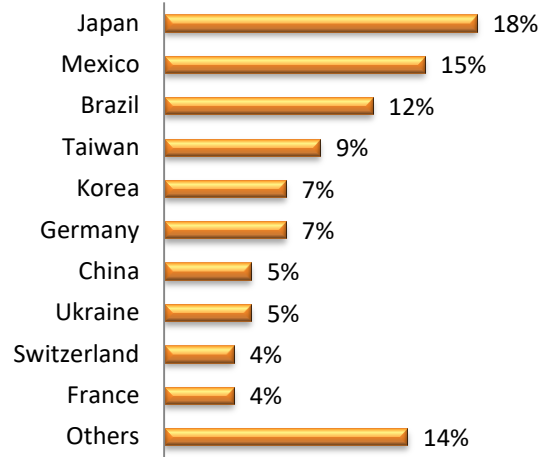

LSI Nationality Mix – August 2019

**United Kingdom**

LSI London Hampstead

LSI London Central

LSI Cambridge

LSI Brighton

LSI Nationality Mix – August 2019

**United-State of America**

LSI Boston

LSI New York

LSI San Diego

LSI SF/Berkeley

**LSI Nationality Mix – August 2019**

**Canada**

**LSI Toronto**

**LSI Vancouver**

**New Zealand**

**LSI Auckland**

**Australia**

**LSI Brisbane**

LSI Nationality Mix – August 2019

**France**

LSI PARIS

**Switzerland**