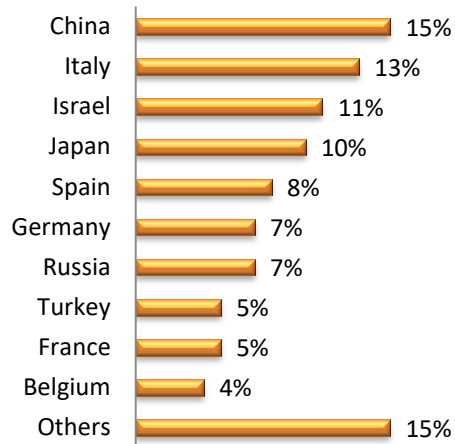

LSI Nationality Mix – August 2019

**United Kingdom**

LSI London Hampstead

LSI London Central

LSI Cambridge

LSI Brighton

LSI Nationality Mix – August 2019

**United-State of America**

LSI Boston

LSI New York

LSI San Diego

LSI SF/Berkeley

**LSI Nationality Mix – August 2019**

**Canada**

**LSI Toronto**

**LSI Vancouver**