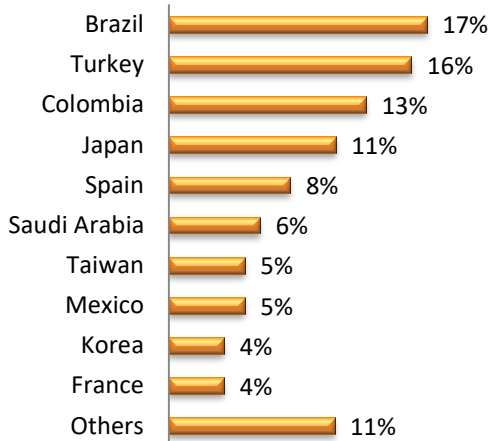

LSI Nationality Mix – August 2019

**United Kingdom**

LSI London Hampstead

LSI London Central

LSI Cambridge

LSI Brighton

LSI Nationality Mix – August 2019

**United-State of America**

LSI Boston

LSI New York

LSI San Diego

LSI SF/Berkeley

**LSI Nationality Mix – August 2019**

**Canada**

**LSI Toronto**

**LSI Vancouver**

**New Zealand**

**LSI Auckland**

**Australia**

**LSI Brisbane**

LSI Nationality Mix – August 2019

**France**

LSI PARIS

**Switzerland**