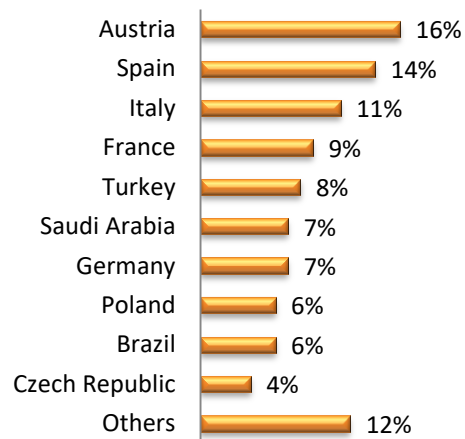

LSI Nationality Mix – August 2019

**United Kingdom**

LSI London Hampstead

LSI London Central

LSI Cambridge

LSI Brighton

LSI Nationality Mix – August 2019

**United-State of America**

LSI Boston

LSI New York

LSI San Diego

LSI SF/Berkeley

**LSI Nationality Mix – August 2019**

**Canada**

**LSI Toronto**

**LSI Vancouver**

**New Zealand**

**LSI Auckland**

**Australia**

**LSI Brisbane**

LSI Nationality Mix – August 2019

**France**

LSI PARIS

**Switzerland**