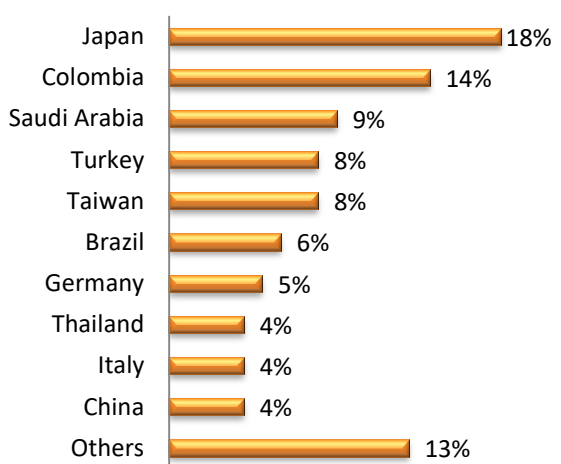

LSI Nationality Mix – August 2019

**United Kingdom**

LSI London Hampstead

LSI London Central

LSI Cambridge

LSI Brighton

LSI Nationality Mix – August 2019

**United-State of America**

LSI Boston

LSI New York

LSI San Diego

LSI SF/Berkeley

**LSI Nationality Mix – August 2019**

**Canada**

**LSI Toronto**

**LSI Vancouver**

**New Zealand**

**LSI Auckland**

**Australia**

**LSI Brisbane**

LSI Nationality Mix – August 2019

**France**

LSI PARIS

**Switzerland**