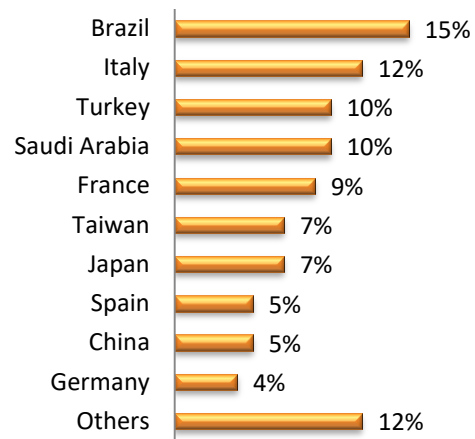

LSI Nationality Mix – August 2019

**United Kingdom**

LSI London Hampstead

LSI London Central

LSI Cambridge

LSI Brighton

LSI Nationality Mix – August 2019

**United-State of America**

LSI Boston

LSI New York

LSI San Diego

LSI SF/Berkeley

**LSI Nationality Mix – August 2019**

**Canada**

**LSI Toronto**

**LSI Vancouver**