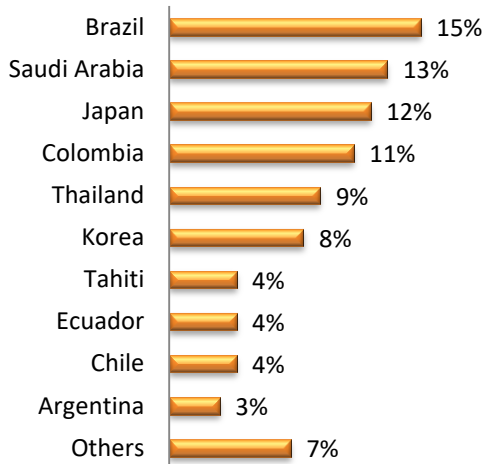

LSI Nationality Mix – August 2019

**United Kingdom**

LSI London Hampstead

LSI London Central

LSI Cambridge

LSI Brighton

LSI Nationality Mix – August 2019

**United-State of America**

LSI Boston

LSI New York

LSI San Diego

LSI SF/Berkeley

**LSI Nationality Mix – August 2019**

**Canada**

**LSI Toronto**

**LSI Vancouver**

**New Zealand**

**LSI Auckland**

**Australia**

**LSI Brisbane**

LSI Nationality Mix – August 2019

**France**

LSI PARIS

**Switzerland**