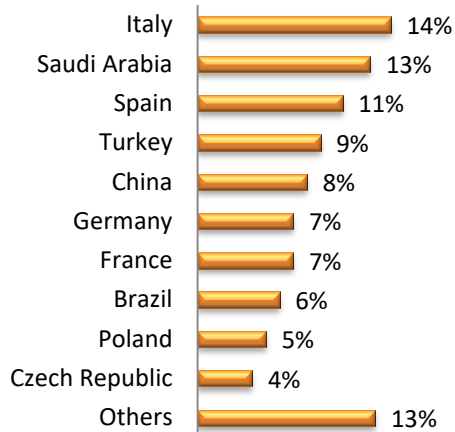

LSI Nationality Mix – August 2019

**United Kingdom**

LSI London Hampstead

LSI London Central

LSI Cambridge

LSI Brighton

LSI Nationality Mix – August 2019

**United-State of America**

LSI Boston

LSI New York

LSI San Diego

LSI SF/Berkeley

**LSI Nationality Mix – August 2019**

**Canada**

**LSI Toronto**

**LSI Vancouver**