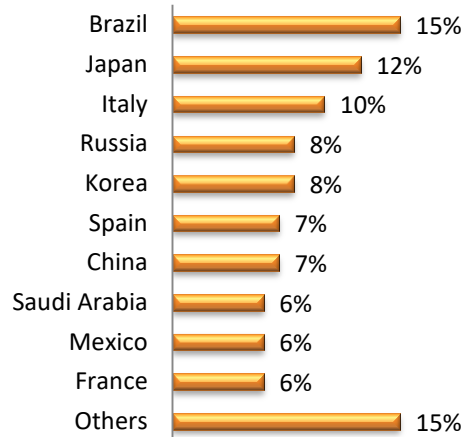

LSI Nationality Mix – August 2019

**United Kingdom**

LSI London Hampstead

LSI London Central

LSI Cambridge

LSI Brighton

LSI Nationality Mix – August 2019

**United-State of America**

LSI Boston

LSI New York

LSI San Diego

LSI SF/Berkeley

**LSI Nationality Mix – August 2019**

**Canada**

**LSI Toronto**

**LSI Vancouver**

**New Zealand**

**LSI Auckland**

**Australia**

**LSI Brisbane**

LSI Nationality Mix – August 2019

**France**

LSI PARIS

**Switzerland**