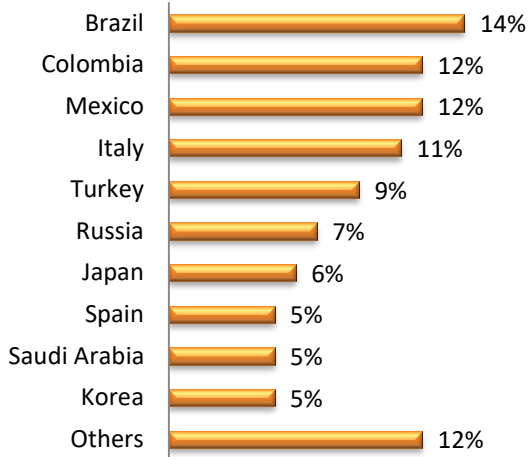

LSI Nationality Mix – August 2019

**United Kingdom**

LSI London Hampstead

LSI London Central

LSI Cambridge

LSI Brighton

LSI Nationality Mix – August 2019

**United-State of America**

LSI Boston

LSI New York

LSI San Diego

LSI SF/Berkeley

**LSI Nationality Mix – August 2019**

**Canada**

**LSI Toronto**

**LSI Vancouver**

**New Zealand**

**LSI Auckland**

**Australia**

**LSI Brisbane**

LSI Nationality Mix – August 2019

**France**

LSI PARIS

**Switzerland**