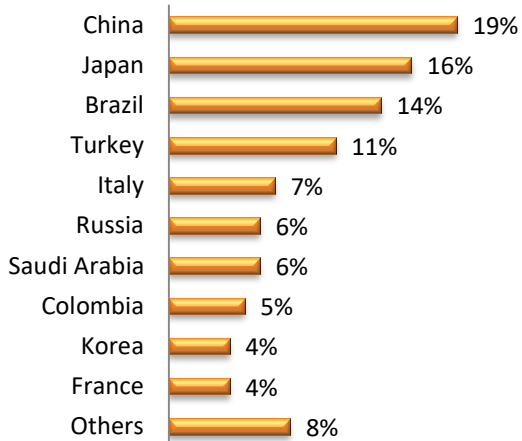

LSI Nationality Mix – August 2019

**United Kingdom**

LSI London Hampstead

LSI London Central

LSI Cambridge

LSI Brighton

LSI Nationality Mix – August 2019

**United-State of America**

LSI Boston

LSI New York

LSI San Diego

LSI SF/Berkeley

**LSI Nationality Mix – August 2019**

**Canada**

**LSI Toronto**

**LSI Vancouver**

**New Zealand**

**LSI Auckland**

**Australia**

**LSI Brisbane**

LSI Nationality Mix – August 2019

**France**

LSI PARIS

**Switzerland**