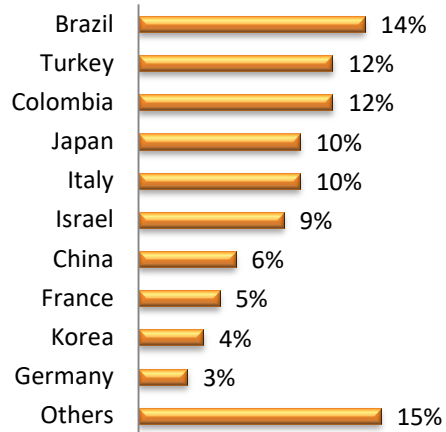

LSI Nationality Mix – August 2019

**United Kingdom**

LSI London Hampstead

LSI London Central

LSI Cambridge

LSI Brighton

LSI Nationality Mix – August 2019

**United-State of America**

LSI Boston

LSI New York

LSI San Diego

LSI SF/Berkeley

**LSI Nationality Mix – August 2019**

**Canada**

**LSI Toronto**

**LSI Vancouver**