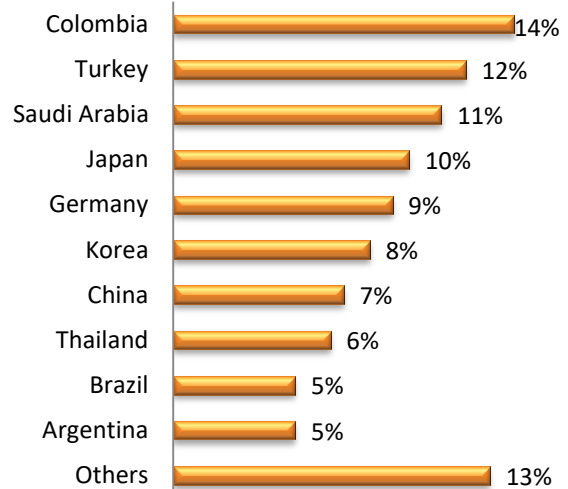

LSI Nationality Mix – December 2019

United Kingdom

LSI London Hampstead

LSI London Central

LSI Cambridge

LSI Brighton

LSI Nationality Mix – December 2019

United States of America

LSI Boston

LSI New York

LSI San Diego

LSI SF/Berkeley

LSI Nationality Mix – December 2019

Canada

LSI Toronto

LSI Vancouver

New Zealand

LSI Auckland

Australia

LSI Brisbane

LSI Nationality Mix – December 2019

France

LSI Paris

Switzerland