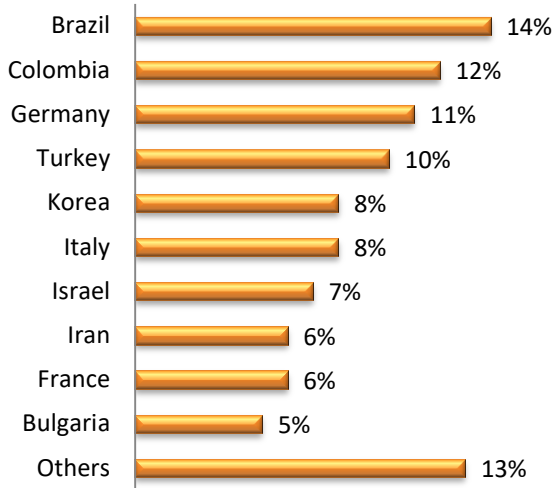

LSI Nationality Mix – December 2019

United Kingdom

LSI London Hampstead

LSI London Central

LSI Cambridge

LSI Brighton

LSI Nationality Mix – December 2019

United States of America

LSI Boston

LSI New York

LSI San Diego

LSI SF/Berkeley

LSI Nationality Mix – December 2019

Canada

LSI Toronto

LSI Vancouver