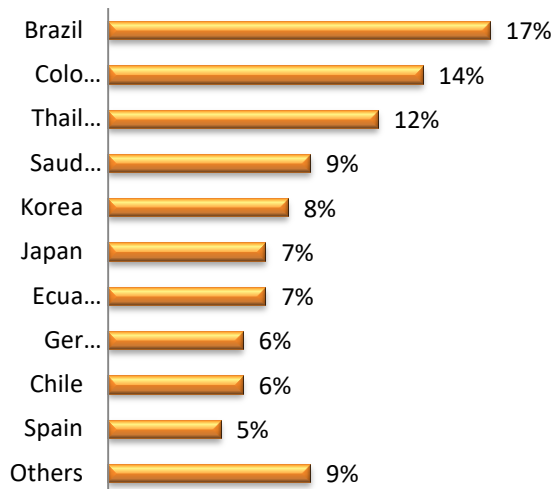

LSI Nationality Mix – December 2019

United Kingdom

LSI London Hampstead

LSI London Central

LSI Cambridge

LSI Brighton

LSI Nationality Mix – December 2019

United States of America

LSI Boston

LSI New York

LSI San Diego

LSI SF/Berkeley

LSI Nationality Mix – December 2019

Canada

LSI Toronto

LSI Vancouver

New Zealand

LSI Auckland

Australia

LSI Brisbane

LSI Nationality Mix – December 2019

France

LSI Paris

Switzerland