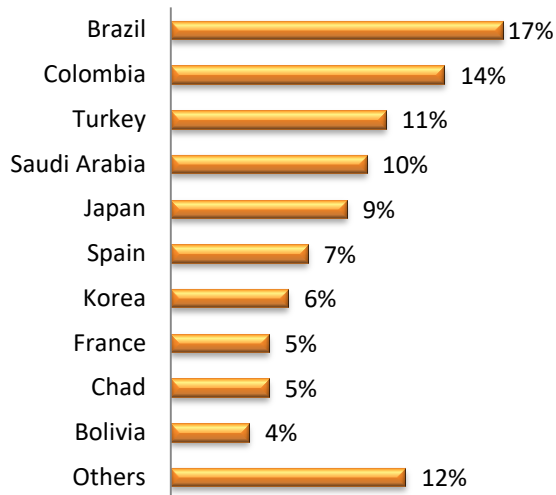

LSI Nationality Mix – December 2019

United Kingdom

LSI London Hampstead

LSI London Central

LSI Cambridge

LSI Brighton

LSI Nationality Mix – December 2019

United States of America

LSI Boston

LSI New York

LSI San Diego

LSI SF/Berkeley

LSI Nationality Mix – December 2019

Canada

LSI Toronto

LSI Vancouver