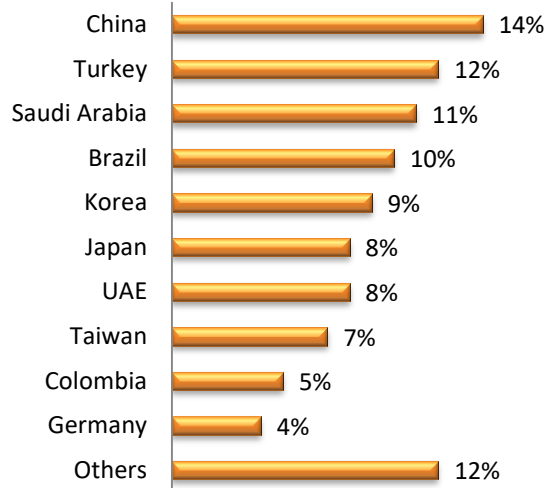

LSI Nationality Mix – December 2019

United Kingdom

LSI London Hampstead

LSI London Central

LSI Cambridge

LSI Brighton

LSI Nationality Mix – December 2019

United States of America

LSI Boston

LSI New York

LSI San Diego

LSI SF/Berkeley

LSI Nationality Mix – December 2019

Canada

LSI Toronto

LSI Vancouver

New Zealand

LSI Auckland

Australia

LSI Brisbane

LSI Nationality Mix – December 2019

France

LSI Paris

Switzerland