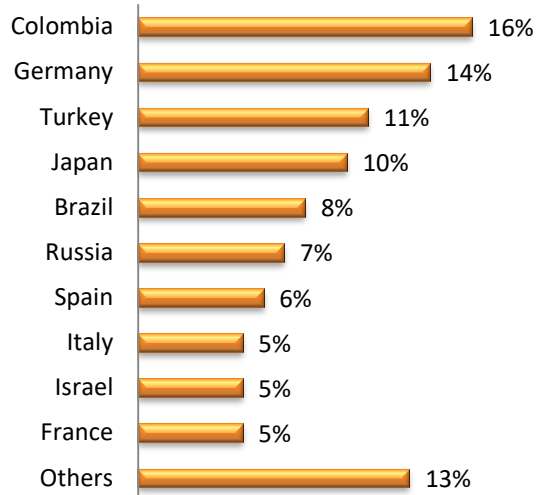

LSI Nationality Mix – December 2019

United Kingdom

LSI London Hampstead

LSI London Central

LSI Cambridge

LSI Brighton

LSI Nationality Mix – December 2019

United States of America

LSI Boston

LSI New York

LSI San Diego

LSI SF/Berkeley

LSI Nationality Mix – December 2019

Canada

LSI Toronto

LSI Vancouver