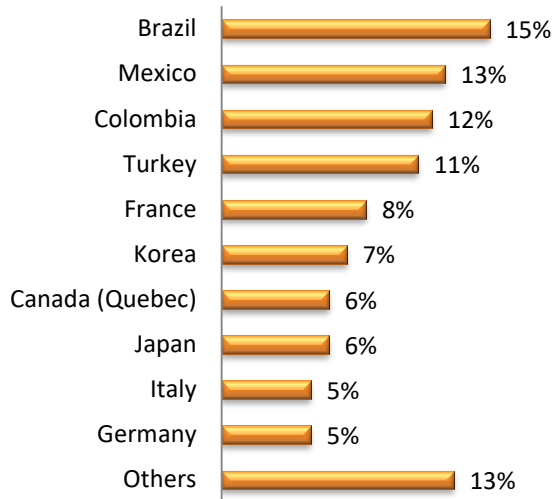

LSI Nationality Mix – December 2019

United Kingdom

LSI London Hampstead

LSI London Central

LSI Cambridge

LSI Brighton

LSI Nationality Mix – December 2019

United States of America

LSI Boston

LSI New York

LSI San Diego

LSI SF/Berkeley

LSI Nationality Mix – December 2019

Canada

LSI Toronto

LSI Vancouver

New Zealand

LSI Auckland

Australia

LSI Brisbane

LSI Nationality Mix – December 2019

France

LSI Paris

Switzerland