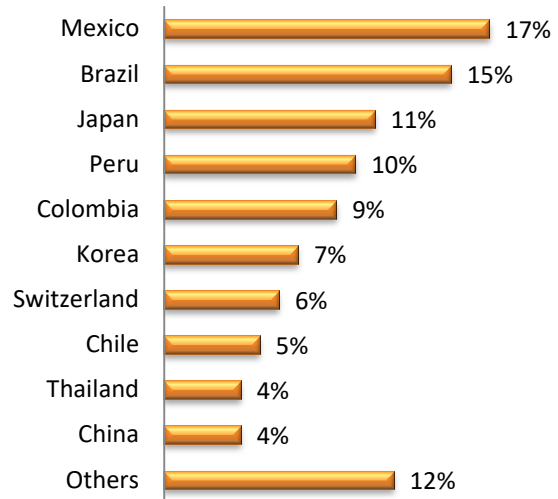

LSI Nationality Mix – December 2019

United Kingdom

LSI London Hampstead

LSI London Central

LSI Cambridge

LSI Brighton

LSI Nationality Mix – December 2019

United States of America

LSI Boston

LSI New York

LSI San Diego

LSI SF/Berkeley

LSI Nationality Mix – December 2019

Canada

LSI Toronto

LSI Vancouver

New Zealand

LSI Auckland

Australia

LSI Brisbane

LSI Nationality Mix – December 2019

France

LSI Paris

Switzerland